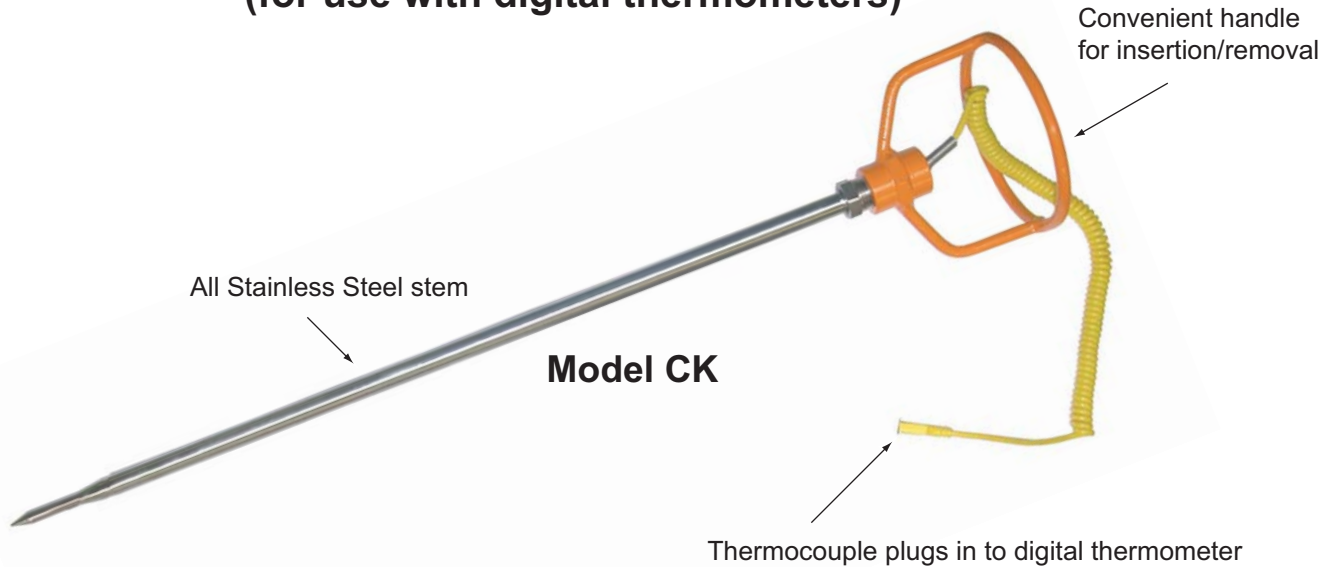

Thermocouple Compost Probes

(for use with digital thermometers)

The CK thermocouple probe is perfect for getting the interior temperature of compost windrows quickly.

Standard Features:

- Very accurate (less than 1% scale)
- All Stainless Steel, long lasting probe
- CK probe lengths: 24", 36", 48", 60", 72"
- Weather-proof, moisture resistant

How To Order	
Heavy-Duty (5/16" stem dia.)	
	<u>Model</u>
24" stem	CK24PF
36" stem	CK36PF
48" stem	CK48PF
60" stem	CK60PF
72" stem	CK72PF
Fast Response (3/8" stem dia. & 1/4" tip)	
	<u>Model</u>
24" stem	CK24FR
36" stem	CK36FR
48" stem	CK48FR
60" stem	CK60FR
72" stem	CK72FR