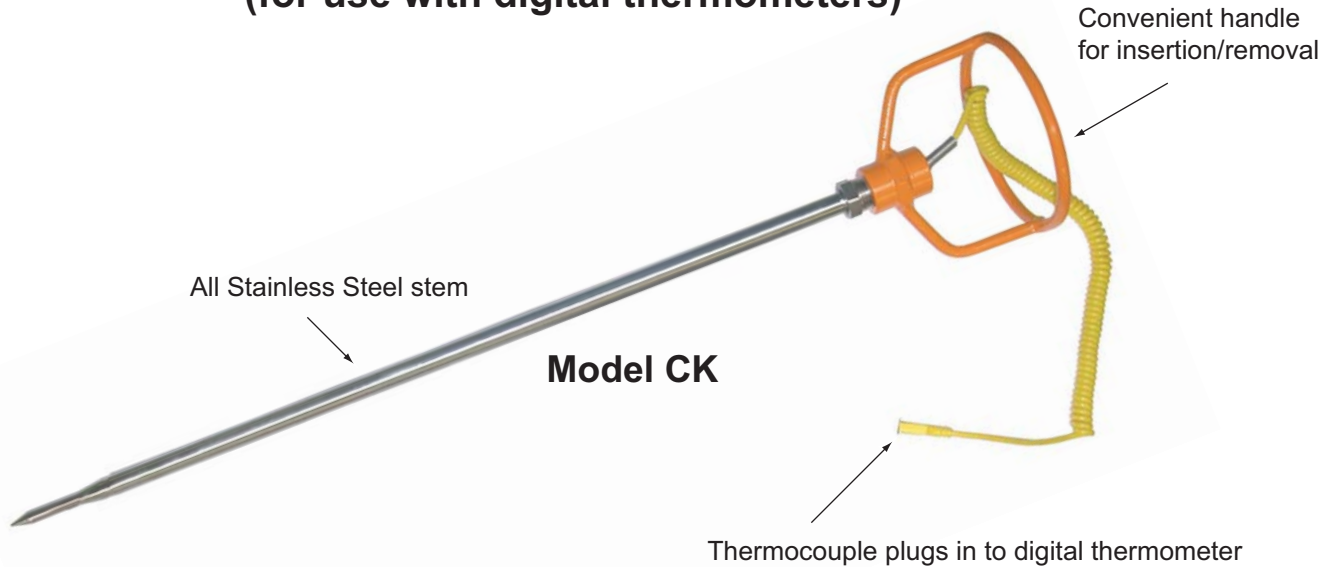

Thermocouple Compost Probes

(for use with digital thermometers)

The CK thermocouple probe is perfect for getting the interior temperature of compost windrows quickly.

Standard Features:

- Very accurate (less than 1% scale)
- All Stainless Steel, long lasting probe
- CK probe lengths: 24", 36", 48", 60", 72"
- Weather-proof, moisture resistant

Digital Thermometers

Model HI-9063

- Water resistant
- Min/Max
- +/- .3% full scale
- Uses AAA batteries

Model 701-K

- Available in °F or °C
- +/- .25% (+/-1 digit)
- 9V battery
- compact

How To Order

Heavy-Duty (5/16" stem dia.)

	<u>Model</u>
24" stem	CK24PF
36" stem	CK36PF
48" stem	CK48PF
60" stem	CK60PF
72" stem	CK72PF

Fast Response (3/8" stem dia. & 1/4" tip)

	<u>Model</u>
24" stem	CK24FR
36" stem	CK36FR
48" stem	CK48FR
60" stem	CK60FR
72" stem	CK72FR